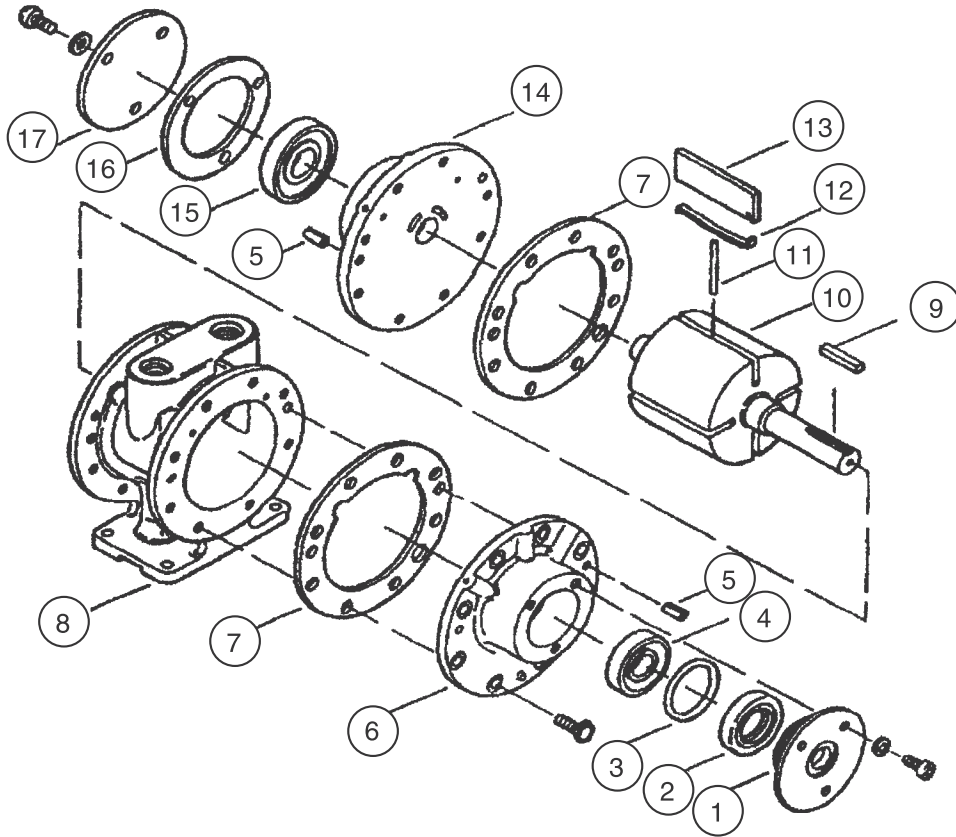

# SP-A8 / SP-A8FP SERIES SPARE PARTS

ITEM NO.	DESCRIPTION	Quantity	PART NUMBER
<b>Service kit</b> – only service kits are available for parts replacement* De-notes parts included in the Service Kit			
1	End cap, drive end	1	AC988
2*	Shaft seal	1	AK420
3*	'O'-ring	1	AC989
4*	Bearing, drive end	1	AB927
5	Dowel pin	4	AB162
6	End plate, drive	2	AK421
7*	Body gasket	2	AC888
8	Body	1	AC878G
9	Key	1	AK668
10	Rotor assembly	1	AC986D
11*	Push pin	2	AC879
12*	Vane, spring	4	AC817
13*	Vane	4	AC816
14	End plate, dead	1	AC964
15*	Bearing, dead end	1	AC894B
16*	End cap, gasket	1	AC837
17	End cap, dead end	1	AC836
	Muffler assembly	1	AC990
	Felt	1	AC993