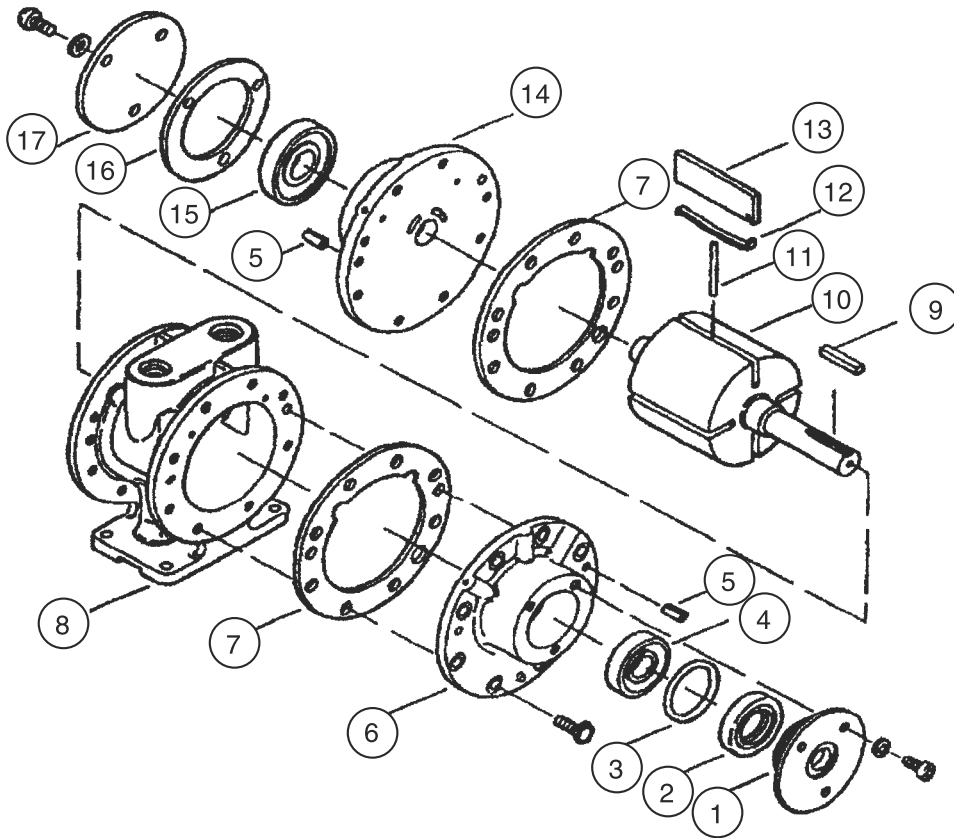

SP-A8 SERIES SPARE PARTS

ITEM NUMBER	DESCRIPTION	QUANTITY	PART NUMBER
-------------	-------------	----------	-------------

Service kit – only service kits are available for parts replacement

* Denotes parts included in the Service Kit

1	End cap, drive end	1	AC988
2*	Shaft seal	1	AK420
3*	'O'-ring	1	AC989
4*	Bearing, drive end	1	AB927
5	Dowel pin	4	AB162
6	End plate, drive	2	AK421
7*	Body gasket	2	AC888
8	Body	1	AC878G
9	Key	1	AK668
10	Rotor assembly	1	AC986D
11*	Push pin	2	AC879
12*	Vane, spring	4	AC817
13*	Vane	4	AC816
14	End plate, dead	1	AC964
15*	Bearing, dead end	1	AC894B
16*	End cap, gasket	1	AC837
17	End cap, dead end	1	AC836
	Muffler assembly	1	AC990
*	Felt	1	AC993