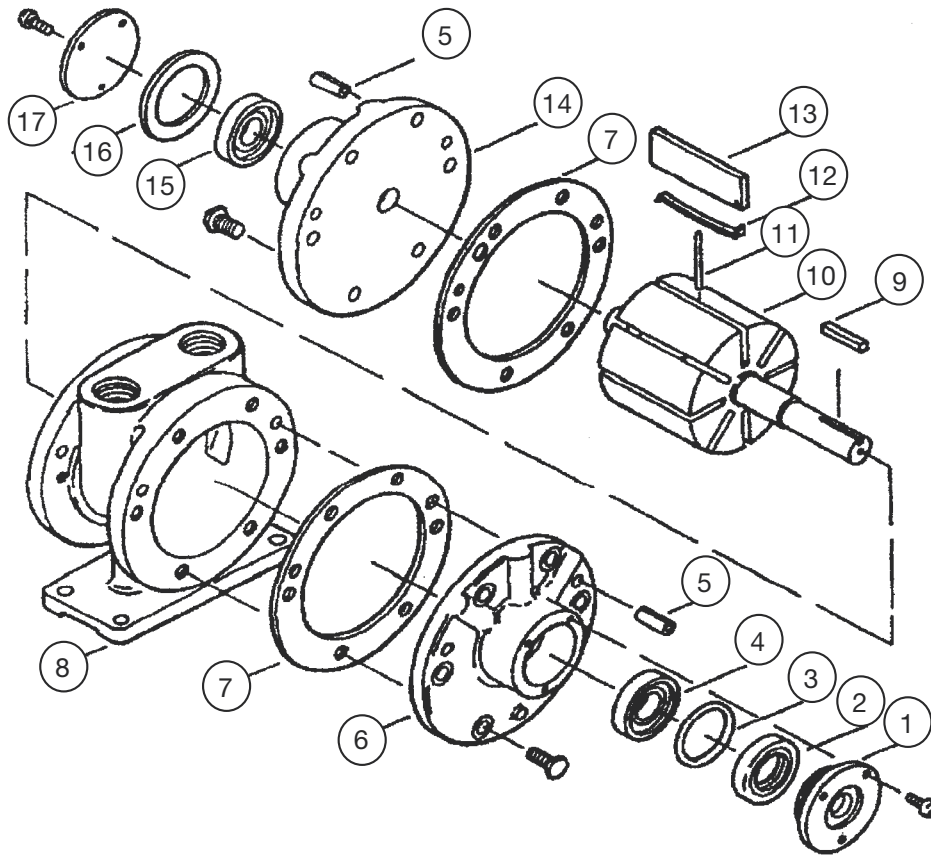

## SP-A6 SERIES SPARE PARTS

ITEM NUMBER	DESCRIPTION	QUANTITY	PART NUMBER
-------------	-------------	----------	-------------

Service kit – only service kits are available for parts replacement

1

K281A

\* Denotes parts included in the Service Kit

1	End cap, drive end	1	AC998
2*	Shaft seal	1	AK423
3*	'O'-ring	1	AC989
4*	Bearing, drive end	1	AC894B
5	Dowel pin	4	AB162C
6	End plate, drive	1	AK424
7*	Body gasket	2	AD641
8	Body	1	AD665D
9	Key	1	AK422
10	Rotor assembly	1	AD648E
11*	Push pin	2	AD655A
12*	Vane, spring	4	AD692
13*	Vane	4	AD691
14	End plate, dead	1	AD651
15*	Bearing, dead end	1	AB519
16*	End cap, gasket	1	AD644
17	End cap, dead end	1	AD643
	Muffler assembly	1	AC990
*	Felt	1	AC993