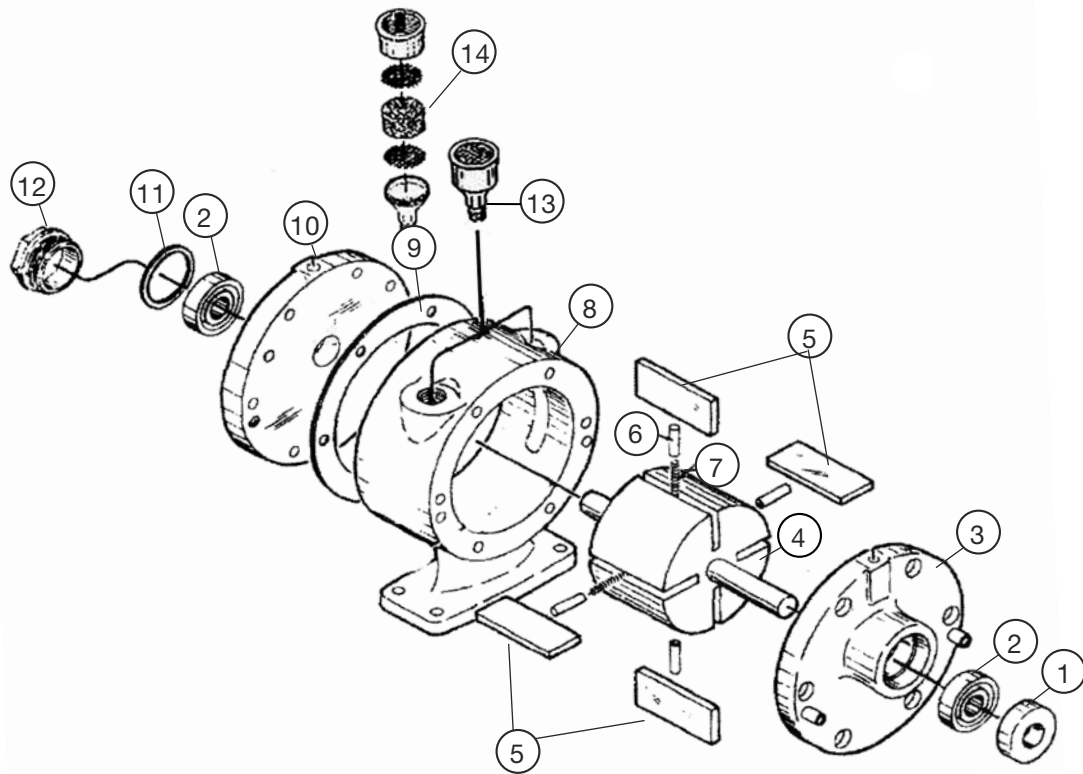

## SP-A4 SERIES SPARE PARTS

Body styles may differ,  
depending on specific models.

ITEM NUMBER	DESCRIPTION	QUANTITY	PART NUMBER	
Service kit – only service kits are available for parts replacement			1	K206C
* Denotes parts included in the Service Kit				
1*	Shaft seal	1	B2328	
2*	Bearing, dead end	1	AB519	
	drive	1	AA299J	
3	End plate, drive	1	AK425A	
4	Rotor assembly	1	AM455C	
5*	Vane	4		
6*	Push pin	4		
7*	Vane, spring	2		
8	Body	1	AM410M	
9*	Shims	2	B330	
10	End plate, dead	1	AB622M	
11*	End cap, gasket	1	AA46	
12	End cap, dead	1	AM307D	
13	Muffler assembly	1	AC980	
14*	Muffler felt	1	AC983	