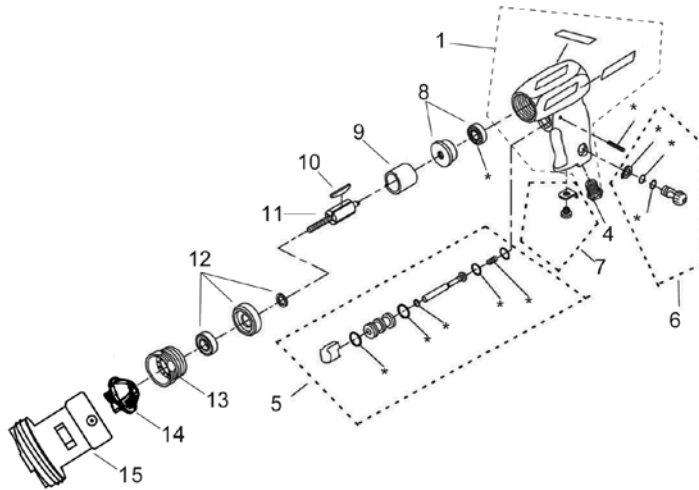

SP-A2 SERIES MOTOR SPARE PARTS

ITEM NUMBER	DESCRIPTION	PART NUMBER
1	Housing assembly	317A-A40
4	Inlet bushing (with Screen)	317A-3B
5	Trigger assembly	317A-A93
6	Regulator assembly	317A-A249
7	Muffler kit	317A-AMK1
8	Rear-end plate assembly	317A-A12
9	Cylinder	317A-3
10	Vanes (set of 4)	317A-42-4
11	Rotor	317A-53
12	Front-end plate, assembly	317A-A11
13	Motor lock-nut	317A-27
14	Motor coupling	8333
15	Adaptor	9014