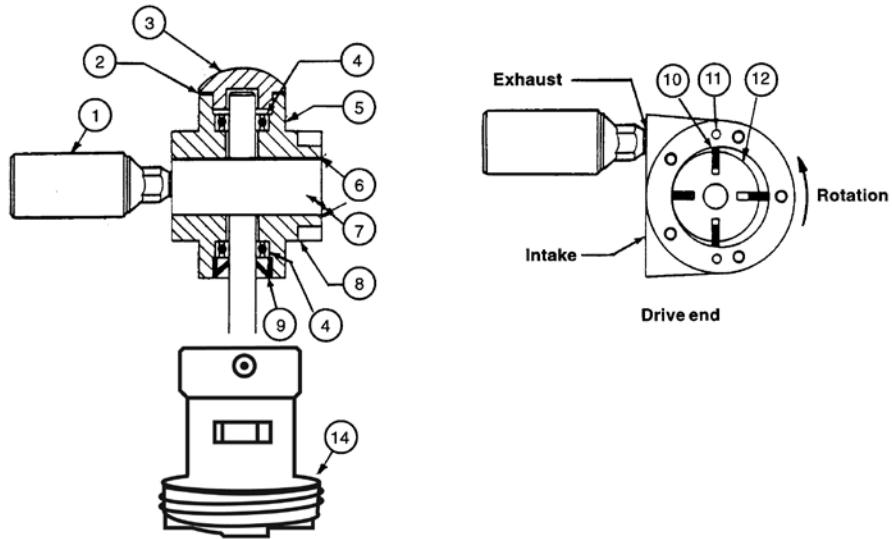

SP-A1 SERIES MOTOR SPARE PARTS

ITEM NUMBER	DESCRIPTION	PART NUMBER
1	Muffler	SAF350
2 *	Gasket	SAC229
3	Dead end cap	SAC228A
4 *	Bearing (2 required)	SAG549
5	Dead end plate	SAC617
6 *	Gasket (2 required)	SAC527
7	Body	SAE899
8	Drive end plate	SAC616
9 *	Shaft seal	SAC190A
10 *	Vane (4 required)	SAE893
11	Dowel pin (4 required)	SD324A
12	Impeller	SAE896
13	Repair kit*	SK285
	Includes item numbers 2, 4, 6, 9 and 10	
14	A1 adapter	9007