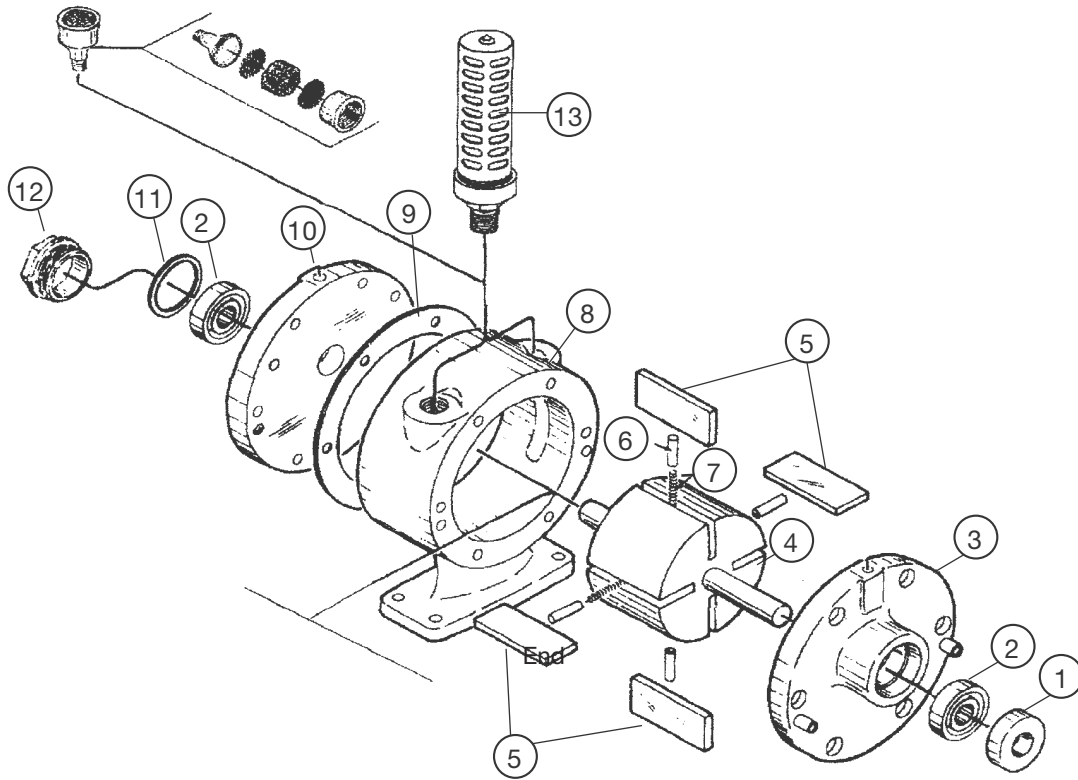

SP-A4 / SP-A4FP SERIES SPARE PARTS

Body styles may differ,
depending on specific models.

ITEM NO.	DESCRIPTION	Quantity	PART NUMBER
Service kit – only service kits are available for parts replacement			
	* Denotes parts included in the Service Kit	1	K206C
1	Shaft seal	1	AC988
2*	Bearing, dead end	1	AK420
	drive	1	AC989
3*	End plate, drive	1	AB927
4*	Rotor assembly	4	AB162
5	Vane	2	AK421
6	Push pin	2	AC888
7*	Vane, spring	1	AC878G
8	Body	1	AK668
9	Shims	1	AC986D
10	End plate, dead	2	AC879
11*	End cap, gasket	4	AC817
12*	End cap, dead	4	AC816
13*	Muffler assembly	1	AC964
14	Muffler cartridge	1	AC894B
15*	Key	1	AC837
16*	Rotor assembly	1	AC836
17	Muffler felt (for use with AC980 Muffler Ass'y)	1	AC990
		1	AC993